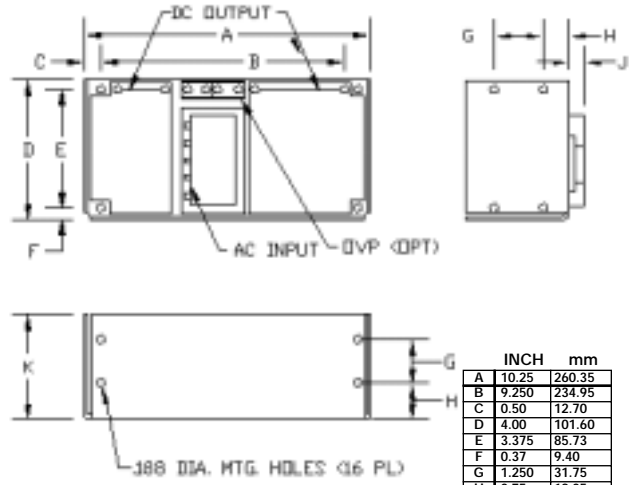

ET CASE

WEIGHT: 9 LBS.

	INCH	mm
A	11.00	279.40
B	7.00	177.80
C	0.50	12.70
D	0.25	6.35
E	4.87	123.70
F	4.125	104.78
G	1.250	31.75
H	0.75	19.05
J	0.450	11.43
K	2.75	69.85

OVERALL SIZE
11.00" x 4.87" x 3.20"

BT CASE

WEIGHT: 5 LBS.

	INCH	mm
A	10.25	260.35
B	9.250	234.95
C	0.50	12.70
D	4.00	101.60
E	3.375	85.73
F	0.37	9.40
G	1.250	31.75
H	0.75	19.05
J	0.450	11.43
K	2.50	63.50

OVERALL SIZE
10.25" x 4.00" x 2.95"

DT CASE

WEIGHT: 7.5 LBS.

	INCH	mm
A	9.00	228.60
B	8.000	203.20
C	0.50	12.70
D	4.87	123.70
E	4.125	104.78
F	1.250	31.75
G	2.75	69.85
H	0.75	19.05
J	0.525	13.34

OVERALL SIZE
9.00" x 4.87" x 3.28"

FT CASE

WEIGHT: 12 LBS.

	INCH	mm
A	15.00	381.00
B	14.00	355.60
C	4.88	123.95
D	4.13	104.90
E	3.75	95.25
F	2.50	63.50
G	0.50	12.70
H	0.80	20.32

OVERALL SIZE
15.00" x 4.88" x 4.55"