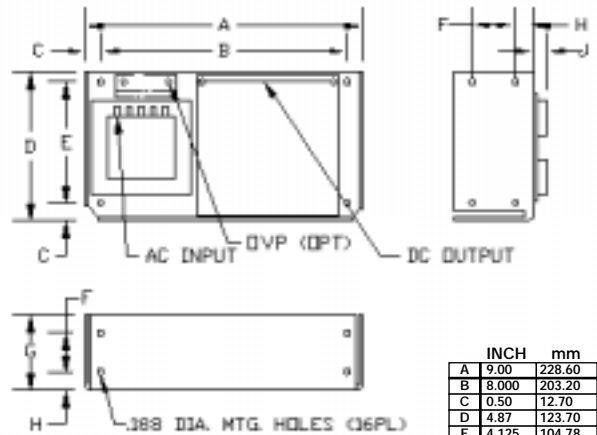

BT CASE

WEIGHT: 5 LBS.

	INCH	mm
A	10.25	260.35
B	9.250	234.95
C	0.50	12.70
D	4.00	101.60
E	3.375	85.73
F	0.37	9.40
G	1.250	31.75
H	0.75	19.05
J	0.450	11.43
K	2.50	63.50

OVERALL SIZE
10.25" x 4.00" x 2.95"

CT CASE

WEIGHT: 8 LBS.

	INCH	mm
A	11.00	279.40
B	7.50	190.50
C	3.00	76.20
D	4.87	123.70
E	4.125	104.78
F	0.50	12.70
G	1.250	31.75
H	0.75	19.05
J	0.525	13.34
K	2.75	69.85

OVERALL SIZE
11.00" x 4.87" x 3.28"

DT CASE

WEIGHT: 7.5 LBS.

	INCH	mm
A	9.00	228.60
B	8.000	203.20
C	0.50	12.70
D	4.87	123.70
E	4.125	104.78
F	1.250	31.75
G	2.75	69.85
H	0.75	19.05
J	0.525	13.34

OVERALL SIZE
9.00" x 4.87" x 3.28"

FT CASE

WEIGHT: 12 LBS.

	INCH	mm
A	15.00	381.00
B	14.00	355.60
C	4.88	123.95
D	4.13	104.90
E	3.75	95.25
F	2.50	63.50
G	0.50	12.70
H	0.80	20.32

OVERALL SIZE
15.00" x 4.88" x 4.55"