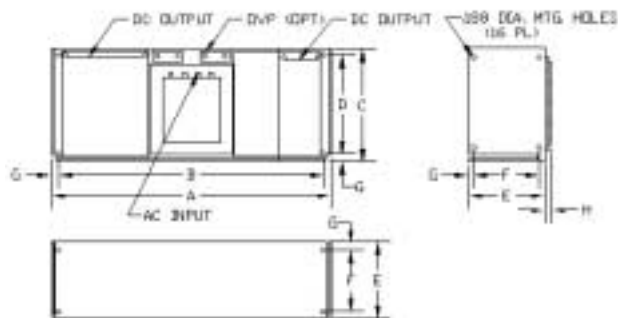

BT CASE

WEIGHT: 5 LBS.

	INCH	mm
A	10.25	260.35
B	9.250	234.95
C	0.50	12.70
D	4.00	101.60
E	3.375	85.73
F	0.37	9.40
G	1.250	31.75
H	0.75	19.05
J	0.450	11.43
K	2.50	63.50

OVERALL SIZE
10.25" x 4.00" x 2.95"

CT CASE

WEIGHT: 8 LBS.

	INCH	mm
A	11.00	279.40
B	7.50	190.50
C	3.00	76.20
D	4.87	123.70
E	4.125	104.78
F	0.50	12.70
G	1.250	31.75
H	0.75	19.05
J	0.525	13.34
K	2.75	69.85

OVERALL SIZE
11.00" x 4.87" x 3.28"

DT CASE

WEIGHT: 7.5 LBS.

	INCH	mm
A	9.00	228.60
B	8.000	203.20
C	0.50	12.70
D	4.87	123.70
E	4.125	104.78
F	1.250	31.75
G	2.75	69.85
H	0.75	19.05
J	0.525	13.34

OVERALL SIZE
9.00" x 4.87" x 3.28"

FT CASE

WEIGHT: 12 LBS.

	INCH	mm
A	15.00	381.00
B	14.00	355.60
C	4.88	123.95
D	4.13	104.90
E	3.75	95.25
F	2.50	63.50
G	0.50	12.70
H	0.80	20.32

OVERALL SIZE
15.00" x 4.88" x 4.55"