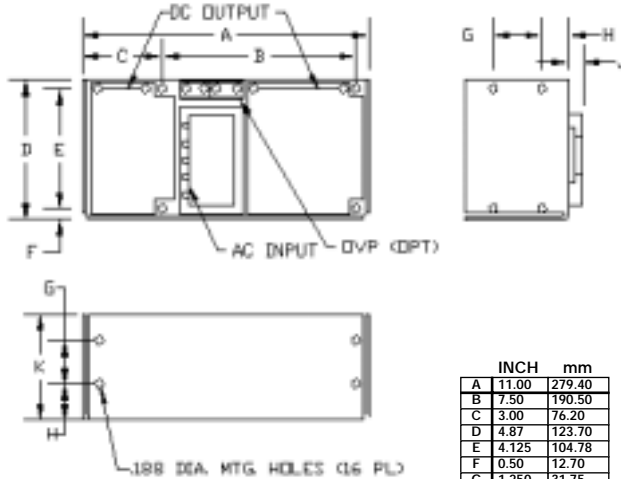

BT CASE

WEIGHT: 5 LBS.

	INCH	mm
A	10.25	260.35
B	9.250	234.95
C	0.50	12.70
D	4.00	101.60
E	3.375	85.73
F	0.37	9.40
G	1.250	31.75
H	0.75	19.05
J	0.450	11.43
K	2.50	63.50

OVERALL SIZE
10.25" x 4.00" x 2.95"

CT CASE

WEIGHT: 8 LBS.

	INCH	mm
A	11.00	279.40
B	7.50	190.50
C	3.00	76.20
D	4.87	123.70
E	4.125	104.78
F	0.50	12.70
G	1.250	31.75
H	0.75	19.05
J	0.525	13.34
K	2.75	69.85

OVERALL SIZE
11.00" x 4.87" x 3.28"

DT CASE

WEIGHT: 7.5 LBS.

	INCH	mm
A	9.00	228.60
B	8.000	203.20
C	0.50	12.70
D	4.87	123.70
E	4.125	104.78
F	1.250	31.75
G	2.75	69.85
H	0.75	19.05
J	0.525	13.34

OVERALL SIZE
9.00" x 4.87" x 3.28"

FT CASE

WEIGHT: 12 LBS.

	INCH	mm
A	15.00	381.00
B	14.00	355.60
C	4.88	123.95
D	4.13	104.90
E	3.75	95.25
F	2.50	63.50
G	0.50	12.70
H	0.80	20.32

OVERALL SIZE
15.00" x 4.88" x 4.55"