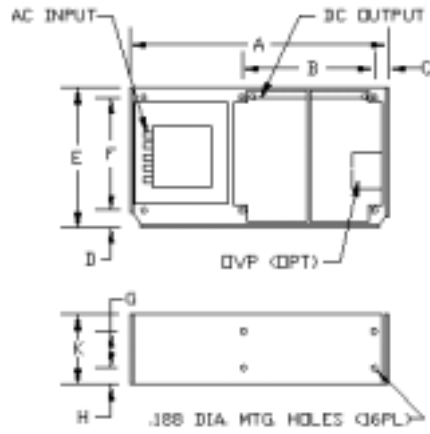

ET CASE

WEIGHT: 9 LBS.

	INCH	mm
A	11.00	279.40
B	7.00	177.80
C	0.50	12.70
D	0.25	6.35
E	4.87	123.70
F	4.125	104.78
G	1.250	31.75
H	0.75	19.05
J	0.450	11.43
K	2.75	69.85

OVERALL SIZE
11.00" x 4.87" x 3.20"

BT CASE

WEIGHT: 5 LBS.

	INCH	mm
A	10.25	260.35
B	9.250	234.95
C	0.50	12.70
D	4.00	101.60
E	3.375	85.73
F	0.37	9.40
G	1.250	31.75
H	0.75	19.05
J	0.450	11.43
K	2.50	63.50

OVERALL SIZE
10.25" x 4.00" x 2.95"

DT CASE

WEIGHT: 7.5 LBS.

	INCH	mm
A	9.00	228.60
B	8.000	203.20
C	0.50	12.70
D	4.87	123.70
E	4.125	104.78
F	1.250	31.75
G	2.75	69.85
H	0.75	19.05
J	0.525	13.34

OVERALL SIZE
9.00" x 4.87" x 3.28"

FT CASE

WEIGHT: 12 LBS.

	INCH	mm
A	15.00	381.00
B	14.00	355.60
C	4.88	123.95
D	4.13	104.90
E	3.75	95.25
F	2.50	63.50
G	0.50	12.70
H	0.80	20.32

OVERALL SIZE
15.00" x 4.88" x 4.55"