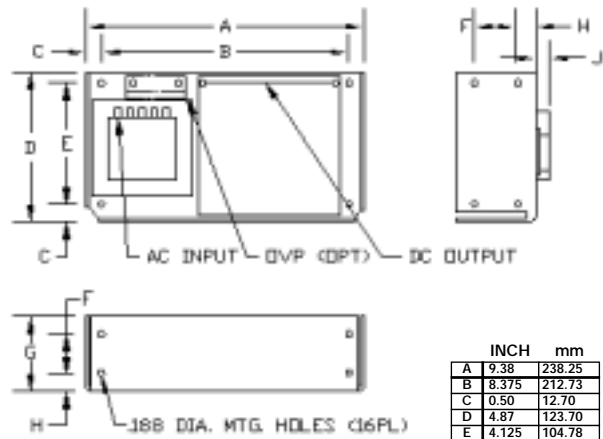

**AD CASE  
AT CASE**

WEIGHT: 2 LBS.

	INCH	mm
A	4.00	101.60
B	3.375	85.73
C	6.50	165.10
D	5.750	146.05
E	0.75	19.05
F	0.450	11.43
G	1.62	41.15
H	0.25	6.35
J	0.50	12.70
K	0.955	24.26
L	2.37	60.20
M	0.57	14.48

OVERALL SIZE  
6.50" x 4.00" x 2.07"

**BD CASE**

WEIGHT: 4 LBS.

	INCH	mm
A	4.87	123.70
B	4.125	104.78
C	0.25	6.35
D	7.00	177.80
E	6.250	158.75
F	0.50	12.70
G	1.250	31.75
H	2.50	63.50
J	0.75	19.05
K	0.450	11.43
L	0.665	16.89
M	1.025	26.03
N	2.85	72.39

OVERALL SIZE  
7.00" x 4.87" x 2.95"

**GS CASE**

WEIGHT: 10 LBS.

OVERALL SIZE  
15.7" x 11" x 6.5"

**CD CASE**

WEIGHT: 7 LBS.

	INCH	mm
A	9.38	238.25
B	8.375	212.73
C	0.50	12.70
D	4.87	123.70
E	4.125	104.78
F	1.250	31.75
G	2.75	69.85
H	0.75	19.05
J	0.525	13.34

OVERALL SIZE  
9.38" x 4.87" x 3.28"

**ED CASE**

WEIGHT: 10 LBS.

	INCH	mm
A	14.00	355.60
B	13.000	330.20
C	4.87	123.70
D	4.125	104.78
E	0.50	12.70
F	1.250	31.75
G	0.75	19.05
H	0.650	16.51
J	2.75	69.85

OVERALL SIZE  
14.00" x 4.87" x 3.40"