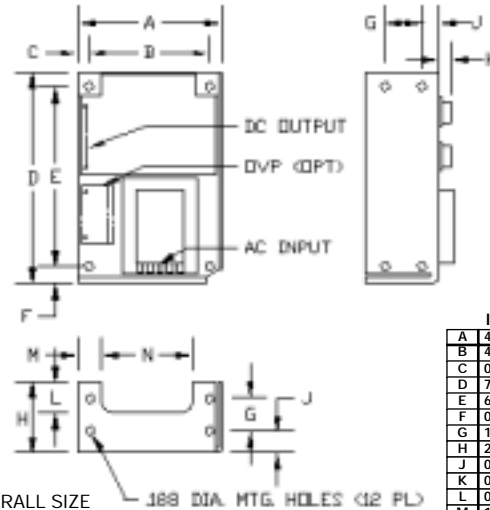

**AD CASE  
AT CASE**

WEIGHT: 2 LBS.

	INCH	mm
A	4.00	101.60
B	3.375	85.73
C	6.50	165.10
D	5.750	146.05
E	0.75	19.05
F	0.450	11.43
G	1.62	41.15
H	0.25	6.35
J	0.50	12.70
K	0.955	24.26
L	2.37	60.20
M	0.57	14.48

OVERALL SIZE  
6.50" x 4.00" x 2.07"

**BD CASE**

WEIGHT: 4 LBS.

	INCH	mm
A	4.87	123.70
B	4.125	104.78
C	0.25	6.35
D	7.00	177.80
E	6.250	158.75
F	0.50	12.70
G	1.250	31.75
H	2.50	63.50
J	0.75	19.05
K	0.450	11.43
L	0.665	16.89
M	1.025	26.03
N	2.85	72.39

OVERALL SIZE  
7.00" x 4.87" x 2.95"

**GS CASE**

WEIGHT: 10 LBS.

OVERALL SIZE  
15.7" x 11" x 6.5"

**CD CASE**

WEIGHT: 7 LBS.

	INCH	mm
A	9.38	238.25
B	8.375	212.73
C	0.50	12.70
D	4.87	123.70
E	4.125	104.78
F	1.250	31.75
G	2.75	69.85
H	0.75	19.05
J	0.525	13.34

OVERALL SIZE  
9.38" x 4.87" x 3.28"

**ED CASE**

WEIGHT: 10 LBS.

	INCH	mm
A	14.00	355.60
B	13.000	330.20
C	4.87	123.70
D	4.125	104.78
E	0.50	12.70
F	1.250	31.75
G	0.75	19.05
H	0.650	16.51
J	2.75	69.85

OVERALL SIZE  
14.00" x 4.87" x 3.40"