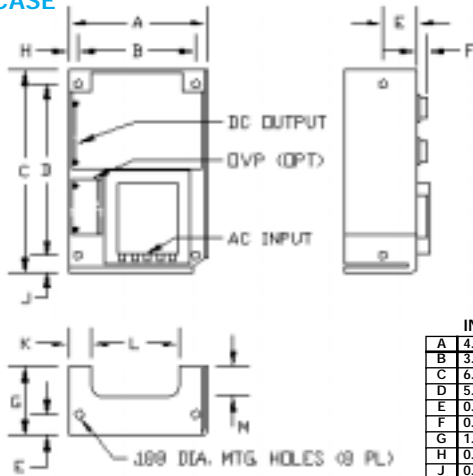

**AD CASE  
AT CASE**

WEIGHT: 2 LBS.

	INCH	mm
A	4.00	101.60
B	3.375	85.73
C	6.50	165.10
D	5.750	146.05
E	0.75	19.05
F	0.450	11.43
G	1.62	41.15
H	0.25	6.35
J	0.50	12.70
K	0.955	24.26
L	2.37	60.20
M	0.57	14.48

OVERALL SIZE  
6.50" x 4.00" x 2.07"

**BD CASE**

WEIGHT: 4 LBS.

	INCH	mm
A	4.87	123.70
B	4.125	104.78
C	0.25	6.35
D	7.00	177.80
E	6.250	158.75
F	0.50	12.70
G	1.250	31.75
H	2.50	63.50
J	0.75	19.05
K	0.450	11.43
L	0.665	16.89
M	1.025	26.03
N	2.85	72.39

OVERALL SIZE  
7.00" x 4.87" x 2.95"

**GS CASE**

WEIGHT: 10 LBS.

OVERALL SIZE  
15.7" x 11" x 6.5"

**CD CASE**

WEIGHT: 7 LBS.

	INCH	mm
A	9.38	238.25
B	8.375	212.73
C	0.50	12.70
D	4.87	123.70
E	4.125	104.78
F	1.250	31.75
G	2.75	69.85
H	0.75	19.05
J	0.525	13.34

OVERALL SIZE  
9.38" x 4.87" x 3.28"

**ED CASE**

WEIGHT: 10 LBS.

	INCH	mm
A	14.00	355.60
B	13.000	330.20
C	4.87	123.70
D	4.125	104.78
E	0.50	12.70
F	1.250	31.75
G	0.75	19.05
H	0.650	16.51
J	2.75	69.85

OVERALL SIZE  
14.00" x 4.87" x 3.40"