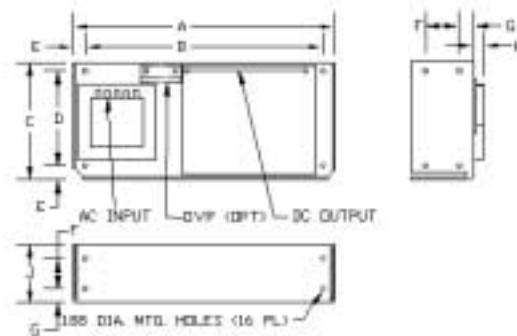

**AD CASE  
AT CASE**

WEIGHT: 2 LBS.

	INCH	mm
A	4.00	101.60
B	3.375	85.73
C	6.50	165.10
D	5.750	146.05
E	0.75	19.05
F	0.450	11.43
G	1.62	41.15
H	0.25	6.35
J	0.50	12.70
K	0.955	24.26
L	2.37	60.20
M	0.57	14.48

OVERALL SIZE  
6.50" x 4.00" x 2.07"

**BD CASE**

WEIGHT: 4 LBS.

	INCH	mm
A	4.87	123.70
B	4.125	104.78
C	0.25	6.35
D	7.00	177.80
E	6.250	158.75
F	0.50	12.70
G	1.250	31.75
H	2.50	63.50
J	0.75	19.05
K	0.450	11.43
L	0.665	16.89
M	1.025	26.03
N	2.85	72.39

OVERALL SIZE  
7.00" x 4.87" x 2.95"

**GS CASE**

WEIGHT: 10 LBS.

OVERALL SIZE  
15.7" x 11" x 6.5"

**CD CASE**

WEIGHT: 7 LBS.

	INCH	mm
A	9.38	238.25
B	8.375	212.73
C	0.50	12.70
D	4.87	123.70
E	4.125	104.78
F	1.250	31.75
G	2.75	69.85
H	0.75	19.05
J	0.525	13.34

OVERALL SIZE  
9.38" x 4.87" x 3.28"

**ED CASE**

WEIGHT: 10 LBS.

	INCH	mm
A	14.00	355.60
B	13.000	330.20
C	4.87	123.70
D	4.125	104.78
E	0.50	12.70
F	1.250	31.75
G	0.75	19.05
H	0.650	16.51
J	2.75	69.85

OVERALL SIZE  
14.00" x 4.87" x 3.40"