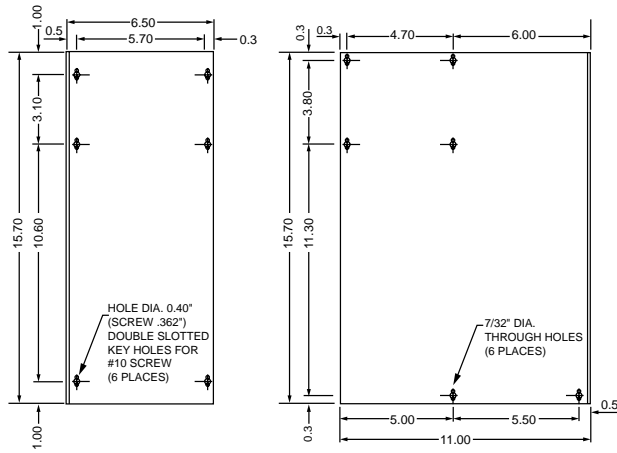

**AD CASE  
AT CASE**

WEIGHT: 2 LBS.

	INCH	mm
A	4.00	101.60
B	3.375	85.73
C	6.50	165.10
D	5.750	146.05
E	0.75	19.05
F	0.450	11.43
G	1.62	41.15
H	0.25	6.35
J	0.50	12.70
K	0.955	24.26
L	2.37	60.20
M	0.57	14.48

OVERALL SIZE  
6.50" x 4.00" x 2.07"

**BD CASE**

WEIGHT: 4 LBS.

	INCH	mm
A	4.87	123.70
B	4.125	104.78
C	0.25	6.35
D	7.00	177.80
E	6.250	158.75
F	0.50	12.70
G	1.250	31.75
H	2.50	63.50
J	0.75	19.05
K	0.450	11.43
L	0.665	16.89
M	1.025	26.03
N	2.85	72.39

OVERALL SIZE  
7.00" x 4.87" x 2.95"

**GS CASE**

WEIGHT: 10 LBS.

OVERALL SIZE  
15.7" x 11" x 6.5"

**CD CASE**

WEIGHT: 7 LBS.

	INCH	mm
A	9.38	238.25
B	8.375	212.73
C	0.50	12.70
D	4.87	123.70
E	4.125	104.78
F	1.250	31.75
G	2.75	69.85
H	0.75	19.05
J	0.525	13.34

OVERALL SIZE  
9.38" x 4.87" x 3.28"

**ED CASE**

WEIGHT: 10 LBS.

	INCH	mm
A	14.00	355.60
B	13.000	330.20
C	4.87	123.70
D	4.125	104.78
E	0.50	12.70
F	1.250	31.75
G	0.75	19.05
H	0.650	16.51
J	2.75	69.85

OVERALL SIZE  
14.00" x 4.87" x 3.40"