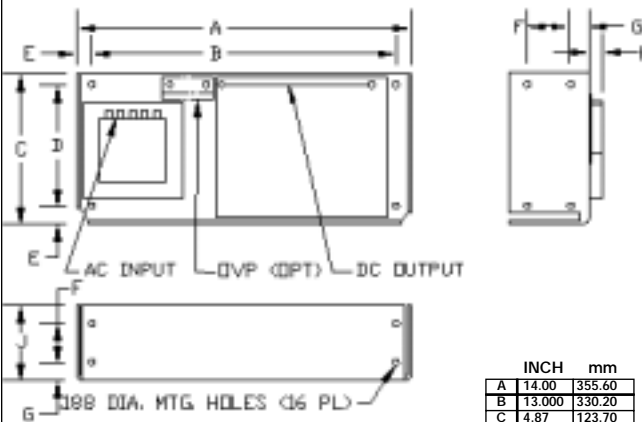

CS CASE

WEIGHT: 6 LBS.

OVERALL SIZE
7.00" x 4.87" x 3.20"

	INCH	mm
A	7.00	177.80
B	6.250	158.75
C	4.87	123.70
D	4.125	104.78
E	0.50	12.70
F	1.250	31.75
G	0.75	19.05
H	0.450	11.43
J	2.75	69.85
K	0.38	9.65

DS CASE

WEIGHT: 7.5 LBS.

OVERALL SIZE
9.00" x 4.87" x 3.28"

	INCH	mm
A	9.00	228.60
B	8.000	203.20
C	0.50	12.70
D	4.87	123.70
E	4.125	104.78
F	1.250	31.75
G	2.75	69.85
H	0.75	19.05
J	0.525	13.34

ES CASE

WEIGHT: 10 LBS.

OVERALL SIZE
14.00" x 4.87" x 3.40"

	INCH	mm
A	14.00	355.60
B	13.000	330.20
C	4.87	123.70
D	4.125	104.78
E	0.50	12.70
F	1.250	31.75
G	0.75	19.05
H	0.650	16.51
J	2.75	69.85

FS CASE

WEIGHT: 19 LBS.

OVERALL SIZE
16.75" x 5.00" x 4.88"

	INCH	mm
A	16.75	425.45
B	16.00	406.40
C	4.88	123.95
D	4.125	104.00
E	0.375	9.53
F	5.00	127.00
G	2.50	63.50
H	1.50	38.10
J	3.50	88.90
K	2.50	63.50