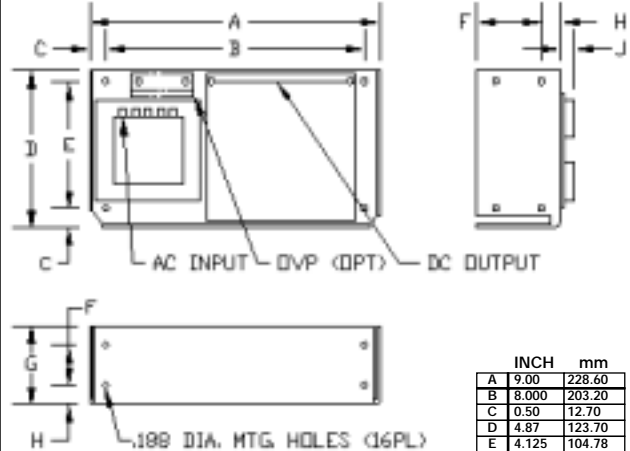

BS CASE

WEIGHT: 4 LBS.

OVERALL SIZE
5.62" x 4.87" x 2.95"

	INCH	mm
A	4.87	123.70
B	4.125	104.78
C	0.25	6.35
D	5.62	142.75
E	4.875	123.83
F	0.50	12.70
G	2.50	63.50
H	1.250	31.75
J	0.75	19.05
K	0.450	11.43
L	2.85	72.39
M	1.025	26.04
N	0.665	16.89

CS CASE

WEIGHT: 6 LBS.

OVERALL SIZE
7.00" x 4.87" x 3.20"

	INCH	mm
A	7.00	177.80
B	6.250	158.75
C	4.87	123.70
D	4.125	104.78
E	0.50	12.70
F	1.250	31.75
G	0.75	19.05
H	0.450	11.43
J	2.75	69.85
K	0.38	9.65

DS CASE

WEIGHT: 7.5 LBS.

OVERALL SIZE
9.00" x 4.87" x 3.28"

	INCH	mm
A	9.00	228.60
B	8.000	203.20
C	0.50	12.70
D	4.87	123.70
E	4.125	104.78
F	1.250	31.75
G	2.75	69.85
H	0.75	19.05
J	0.525	13.34

ES CASE

WEIGHT: 10 LBS.

OVERALL SIZE
14.00" x 4.87" x 3.40"

	INCH	mm
A	14.00	355.60
B	13.000	330.20
C	4.87	123.70
D	4.125	104.78
E	0.50	12.70
F	1.250	31.75
G	0.75	19.05
H	0.650	16.51
J	2.75	69.85

FS CASE

WEIGHT: 19 LBS.

OVERALL SIZE
16.75" x 5.00" x 4.88"