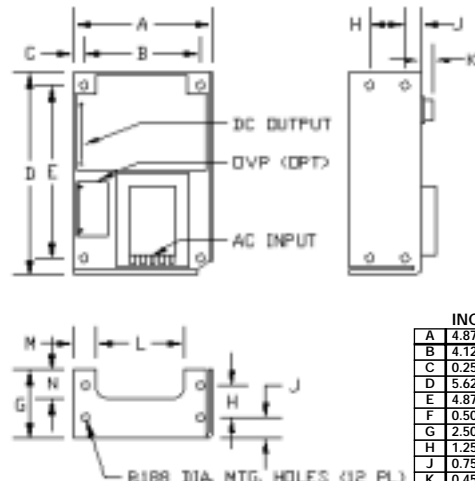

AS CASE / AA CASE

WEIGHT: 2 LBS.

OVERALL SIZE
4.87" x 4.00" x 2.07"

	INCH	mm
A	4.87	123.70
B	4.125	104.80
C	4.00	101.60
D	3.375	86.73
E	0.87	22.10
F	0.450	11.43
G	0.794	20.20
H	2.601	66.07
J	0.605	15.37
K	1.62	41.15
L	0.250	6.35
M	0.375	9.53

BS CASE

WEIGHT: 4 LBS.

OVERALL SIZE
5.62" x 4.87" x 2.95"

	INCH	mm
A	4.87	123.70
B	4.125	104.78
C	0.25	6.35
D	5.62	142.75
E	4.875	123.83
F	0.50	12.70
G	2.50	63.50
H	1.250	31.75
J	0.75	19.05
K	0.450	11.43
L	2.85	72.39
M	1.025	26.04
N	0.665	16.89

CS CASE

WEIGHT: 6 LBS.

OVERALL SIZE
7.00" x 4.87" x 3.20"

	INCH	mm
A	7.00	177.80
B	6.250	158.75
C	4.87	123.70
D	4.125	104.78
E	0.50	12.70
F	1.250	31.75
G	0.75	19.05
H	0.450	11.43
J	2.75	69.85
K	0.38	9.65

OVERALL SIZE
14.00" x 4.87" x 3.40"

	INCH	mm
A	14.00	355.60
B	13.000	330.20
C	4.87	123.70
D	4.125	104.78
E	0.50	12.70
F	1.250	31.75
G	0.75	19.05
H	0.650	16.51
J	2.75	69.85

FS CASE

WEIGHT: 19 LBS.

OVERALL SIZE
16.75" x 5.00" x 4.88"