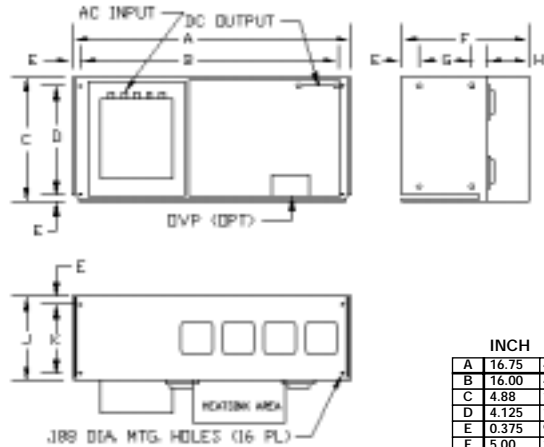

CS CASE

WEIGHT: 6 LBS.

OVERALL SIZE
7.00" x 4.87" x 3.20"

	INCH	mm
A	7.00	177.80
B	6.250	158.75
C	4.87	123.70
D	4.125	104.78
E	0.50	12.70
F	1.250	31.75
G	0.75	19.05
H	0.450	11.43
J	2.75	69.85
K	0.38	9.65

DS CASE

WEIGHT: 7.5 LBS.

OVERALL SIZE
9.00" x 4.87" x 3.28"

	INCH	mm
A	9.00	228.60
B	8.000	203.20
C	0.50	12.70
D	4.87	123.70
E	4.125	104.78
F	1.250	31.75
G	2.75	69.85
H	0.75	19.05
J	0.525	13.34

ES CASE

WEIGHT: 10 LBS.

OVERALL SIZE
14.00" x 4.87" x 3.40"

	INCH	mm
A	14.00	355.60
B	13.000	330.20
C	4.87	123.70
D	4.125	104.78
E	0.50	12.70
F	1.250	31.75
G	0.75	19.05
H	0.650	16.51
J	2.75	69.85

FS CASE

WEIGHT: 19 LBS.

OVERALL SIZE
16.75" x 5.00" x 4.88"

	INCH	mm
A	16.75	425.45
B	16.00	406.40
C	4.88	123.95
D	4.125	104.00
E	0.375	9.53
F	5.00	127.00
G	2.50	63.50
H	1.50	38.10
J	3.50	88.90
K	2.50	63.50