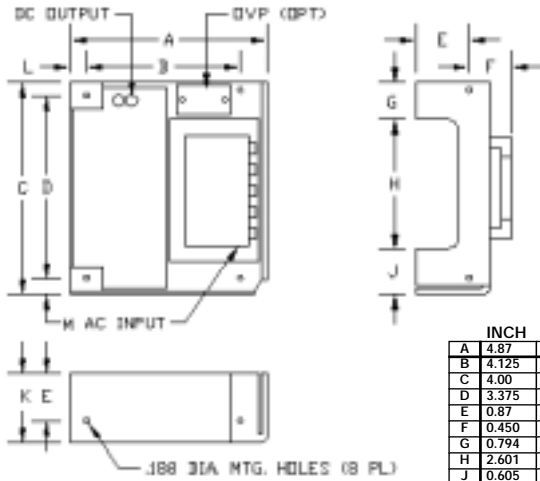

AS CASE / AA CASE

WEIGHT: 2 LBS.

OVERALL SIZE
4.87" x 4.00" x 2.07"

	INCH	mm
A	4.87	123.70
B	4.125	104.80
C	4.00	101.60
D	3.375	86.73
E	0.87	22.10
F	0.450	11.43
G	0.794	20.20
H	2.601	66.07
J	0.605	15.37
K	1.62	41.15
L	0.250	6.35
M	0.375	9.53

BS CASE

WEIGHT: 4 LBS.

OVERALL SIZE
5.62" x 4.87" x 2.95"

	INCH	mm
A	4.87	123.70
B	4.125	104.78
C	0.25	6.35
D	5.62	142.75
E	4.875	123.83
F	0.50	12.70
G	2.50	63.50
H	1.250	31.75
J	0.75	19.05
K	0.450	11.43
L	2.85	72.39
M	1.025	26.04
N	0.665	16.89

CS CASE

WEIGHT: 6 LBS.

OVERALL SIZE
7.00" x 4.87" x 3.20"

	INCH	mm
A	7.00	177.80
B	6.250	158.75
C	4.87	123.70
D	4.125	104.78
E	0.50	12.70
F	1.250	31.75
G	0.75	19.05
H	0.450	11.43
J	2.75	69.85
K	0.38	9.65

OVERALL SIZE
14.00" x 4.87" x 3.40"

	INCH	mm
A	14.00	355.60
B	13.000	330.20
C	4.87	123.70
D	4.125	104.78
E	0.50	12.70
F	1.250	31.75
G	0.75	19.05
H	0.650	16.51
J	2.75	69.85

FS CASE

WEIGHT: 19 LBS.

OVERALL SIZE
16.75" x 5.00" x 4.88"