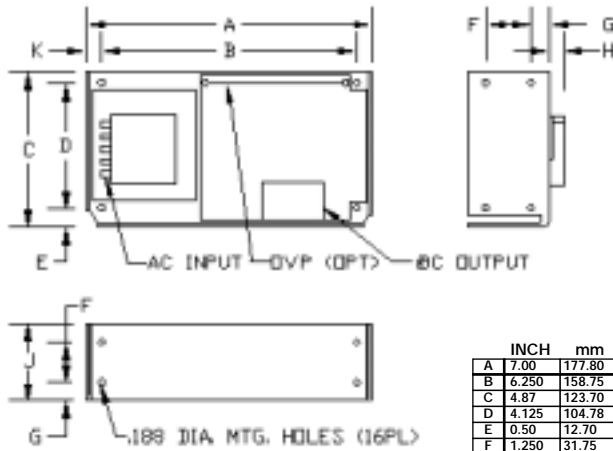

BS CASE

WEIGHT: 4 LBS.

OVERALL SIZE
5.62" x 4.87" x 2.95"

	INCH	mm
A	4.87	123.70
B	4.125	104.78
C	0.25	6.35
D	5.62	142.75
E	4.875	123.83
F	0.50	12.70
G	2.50	63.50
H	1.250	31.75
J	0.75	19.05
K	0.450	11.43
L	2.85	72.39
M	1.025	26.04
N	0.665	16.89

CS CASE

WEIGHT: 6 LBS.

OVERALL SIZE
7.00" x 4.87" x 3.20"

	INCH	mm
A	7.00	177.80
B	6.250	158.75
C	4.87	123.70
D	4.125	104.78
E	0.50	12.70
F	1.250	31.75
G	0.75	19.05
H	0.450	11.43
J	2.75	69.85
K	0.38	9.65

DS CASE

WEIGHT: 7.5 LBS.

OVERALL SIZE
9.00" x 4.87" x 3.28"

	INCH	mm
A	9.00	228.60
B	8.000	203.20
C	0.50	12.70
D	4.87	123.70
E	4.125	104.78
F	1.250	31.75
G	2.75	69.85
H	0.75	19.05
J	0.525	13.34

ES CASE

WEIGHT: 10 LBS.

OVERALL SIZE
14.00" x 4.87" x 3.40"

	INCH	mm
A	14.00	355.60
B	13.000	330.20
C	4.87	123.70
D	4.125	104.78
E	0.50	12.70
F	1.250	31.75
G	0.75	19.05
H	0.650	16.51
J	2.75	69.85

FS CASE

WEIGHT: 19 LBS.

OVERALL SIZE
16.75" x 5.00" x 4.88"